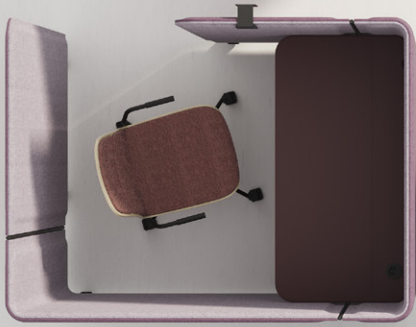

Simon Schossböck – le designer de Brainy

Elegance and classics or energy and modernity? Brainy offers a selection that will let you create a unique and stylish space.

Brainy offers four unique color versions that are fully consistent with the latest trends. It can cater to a variety of tastes and preferences. It lets you adapt a space to your individual preferences.